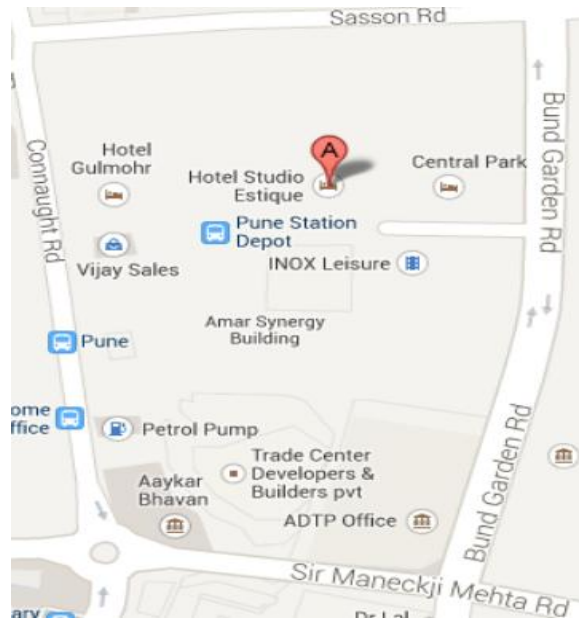

LOCATION

Centrally located only 5 minutes by foot it is the only boutique hotel near Pune railway station. Nucleus Mall, Poona Club and Residency Club are within walking distance and we are a short distance from Pune airport.

DISTANCE FROM PLACES

Pune Station – 1 km, Pune Airport – 7 kms, Nearest bus stand – 1 km, Shopping Center – 200mtrs. ATM – 20mtrs, Mumbai airport 200kms.

ACCOMMODATION

The hotel comprises of 39 Rooms And is a showcase of contemporary design with 5 categories and more than 10 different room sizes and designs to choose from. Come back to a new room each time, discover a different lifestyle experience each time.

GUEST ROOMS

Categories	Rooms	Approx Area (Sqft)
Classic	8	252
Contemporary Boutique	8	260
Contemporary Zen	5	260
Designer Boutique	12	336
Designer Kitchenette	2	336
Designer Twin	2	336
Junior Suite	1	442
King Suite	1	450

GUESTROOM FEATURES

- Centrally Air Conditioned
- LCD TVs.
- WiFi Internet Connectivity
- Daily Newspaper
- Laundry Facilities
- Tea/Coffee kettles in the rooms.
- Hair Dryer
- Mini bar
- Digital Safes
- Iron & Ironing Board on request

MAP

BUSINESS CENTRE

The comprehensive business center offers secretarial, photocopying & courier services

RECREATION FACILITIES

- Swimming pool
- Gymnasium with steam room
- The Spa
- Golf on request in nearby vicinity.
- Library